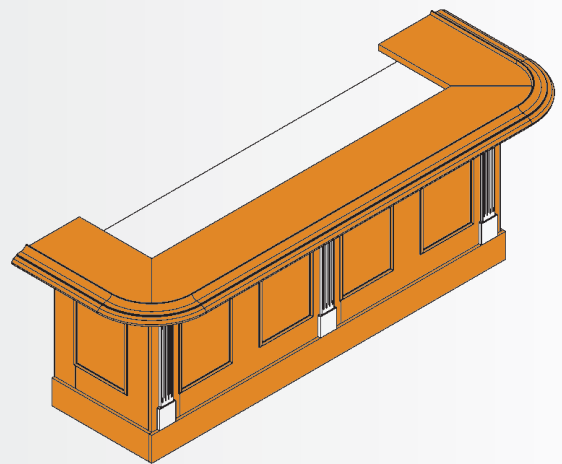

P 43

KB 7

nature

Art.Nr. 50.5030.040.00
H 108, B 40, T 4 cm

Art.Nr. 50.5030.060.00
H 108, B 60, T 4 cm

Art.Nr. 50.5030.120.00
H 108, B 120, T 4 cm

Panel connector left
Passtück links
Tasseau gauche
Eindstuk links
Art.Nr. 50.5040.041.00
H 108, B 41, T 4 cm