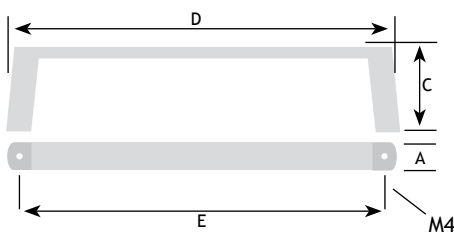

AFMETINGEN				CODE
A	C	D	E	
27 mm	28 mm	136 mm	128 mm	nikkel mat 8811-2393